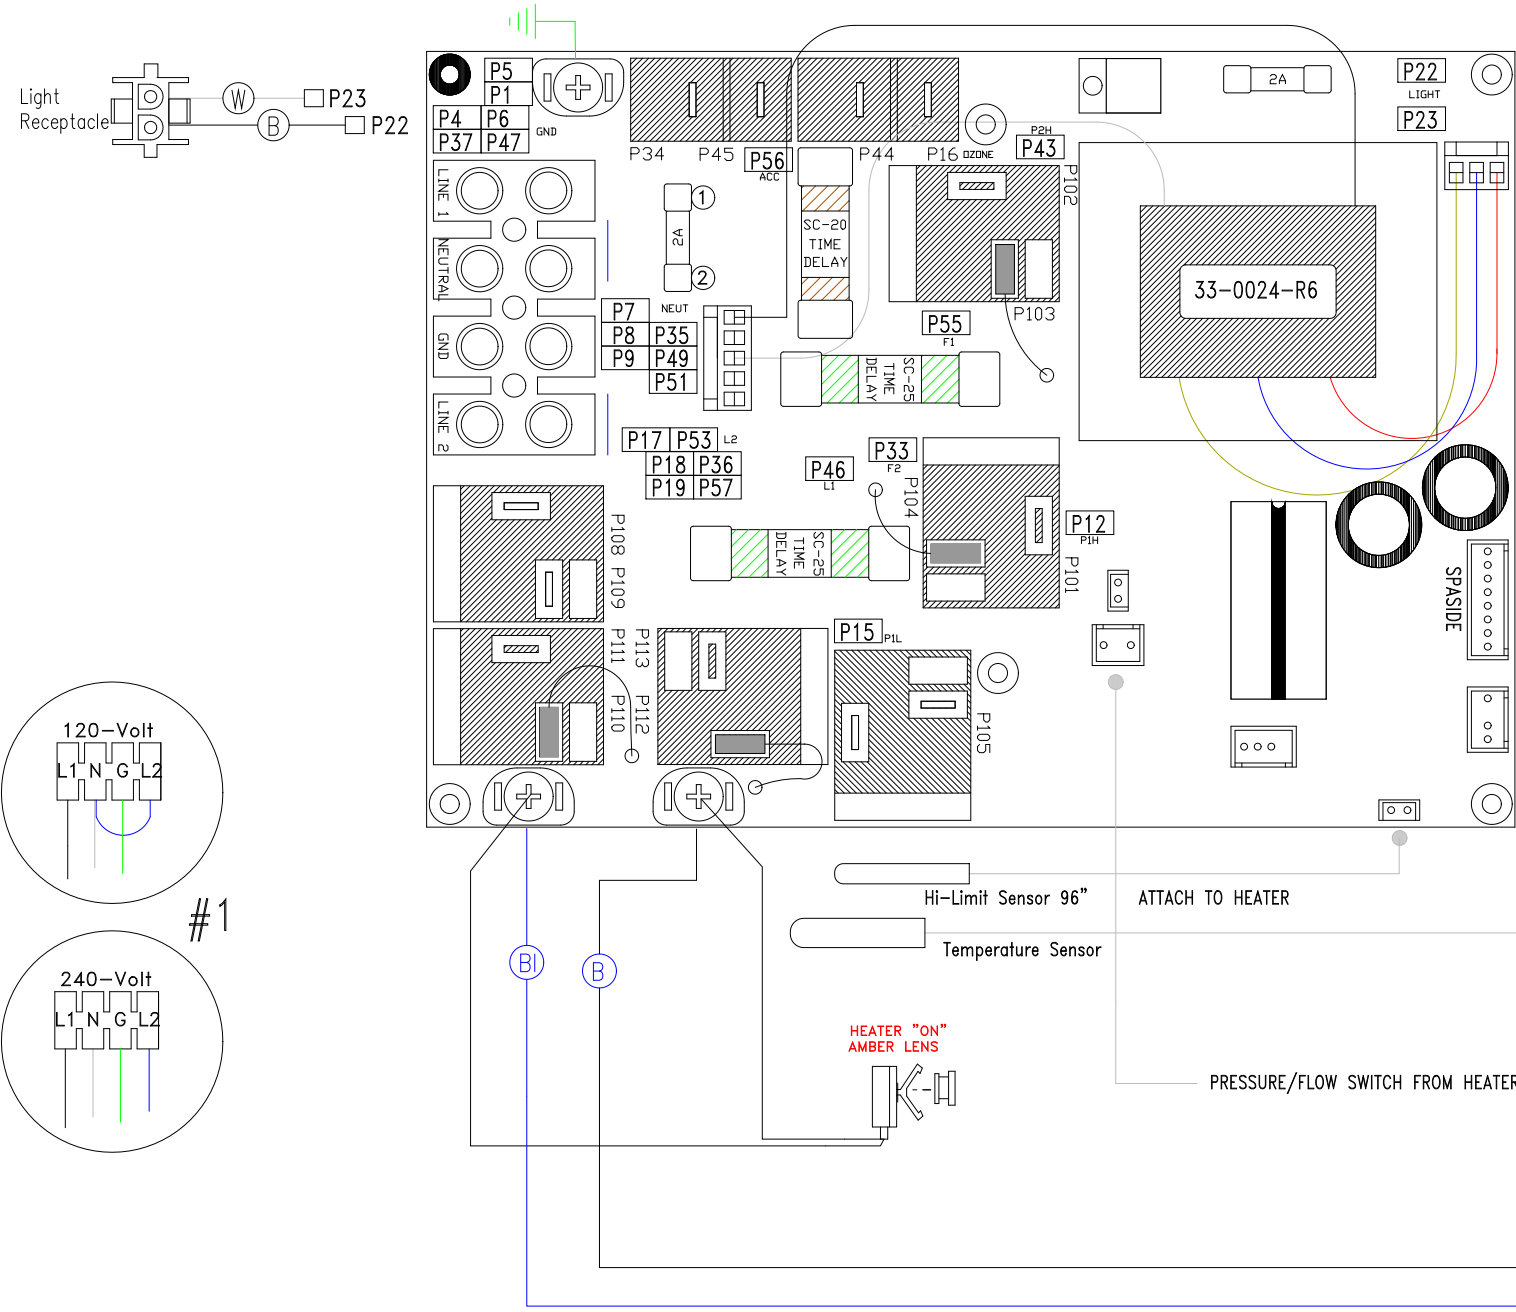

Receptacles with lip

LEGEND	
	- 1/4" QUICK CONNECT
	- 1/4" QUICK CONNECT PIGGYBACK
	- FORK CONNECTOR
	- RING CONNECTOR
	- SOCKET CONNECTOR
	- PIN CONNECTOR

Manufacture Notes:
 #1: Line 2 and Neutral must be jumpered for 120V service

Drawn MBS	Rev 01	Wire Color Code B - Black G - Green Br - Brown Bl - Blue R - Red V - Violet O - Orange W - White Y - Yellow Gr - Gray
Date 07.15.09		
Diagram No. 6838		