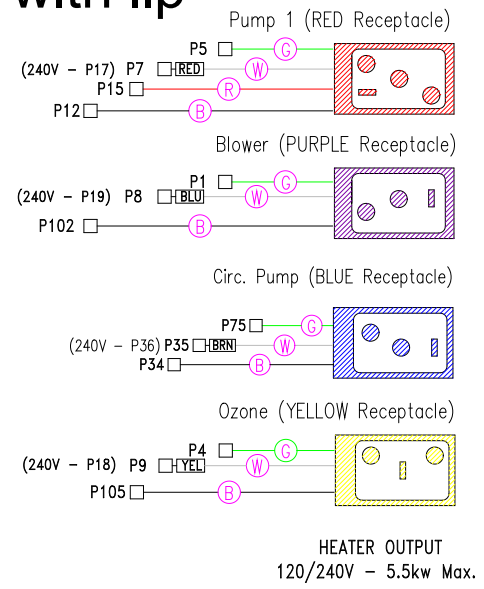

Receptacles with lip

LEGEND	
	- 1/4" QUICK CONNECT
	- 1/4" QUICK CONNECT PIGGYBACK
	- FORK CONNECTOR
	- RING CONNECTOR
	- SOCKET CONNECTOR
	- PIN CONNECTOR

Manufacture Notes:
 #1: Line 2 and Neutral must be jumpered for 120V service

Drawn MBS	Rev 01	Wire Color Code B - Black G - Green Br - Brown Bl - Blue R - Red V - Violet O - Orange W - White Y - Yellow Gr - Gray
Date 07.15.09		
Diagram No. 6838		