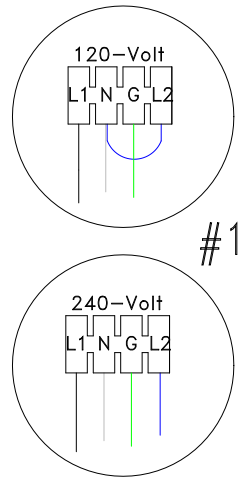

Receptacles with lip

LEGEND	
	- 1/4" QUICK CONNECT
	- 1/4" QUICK CONNECT PIGGYBACK
	- FORK CONNECTOR
	- RING CONNECTOR
	- SOCKET CONNECTOR
	- PIN CONNECTOR

Manufacture Notes:
 #1: Line 2 and Neutral must be jumpered for 120V service

Drawn MBS	Rev 01	Wire Color Code B - Black G - Green Br - Brown Bl - Blue R - Red V - Violet O - Orange W - White Y - Yellow Gr - Gray
Date 07.15.09		
Diagram No. 6838		